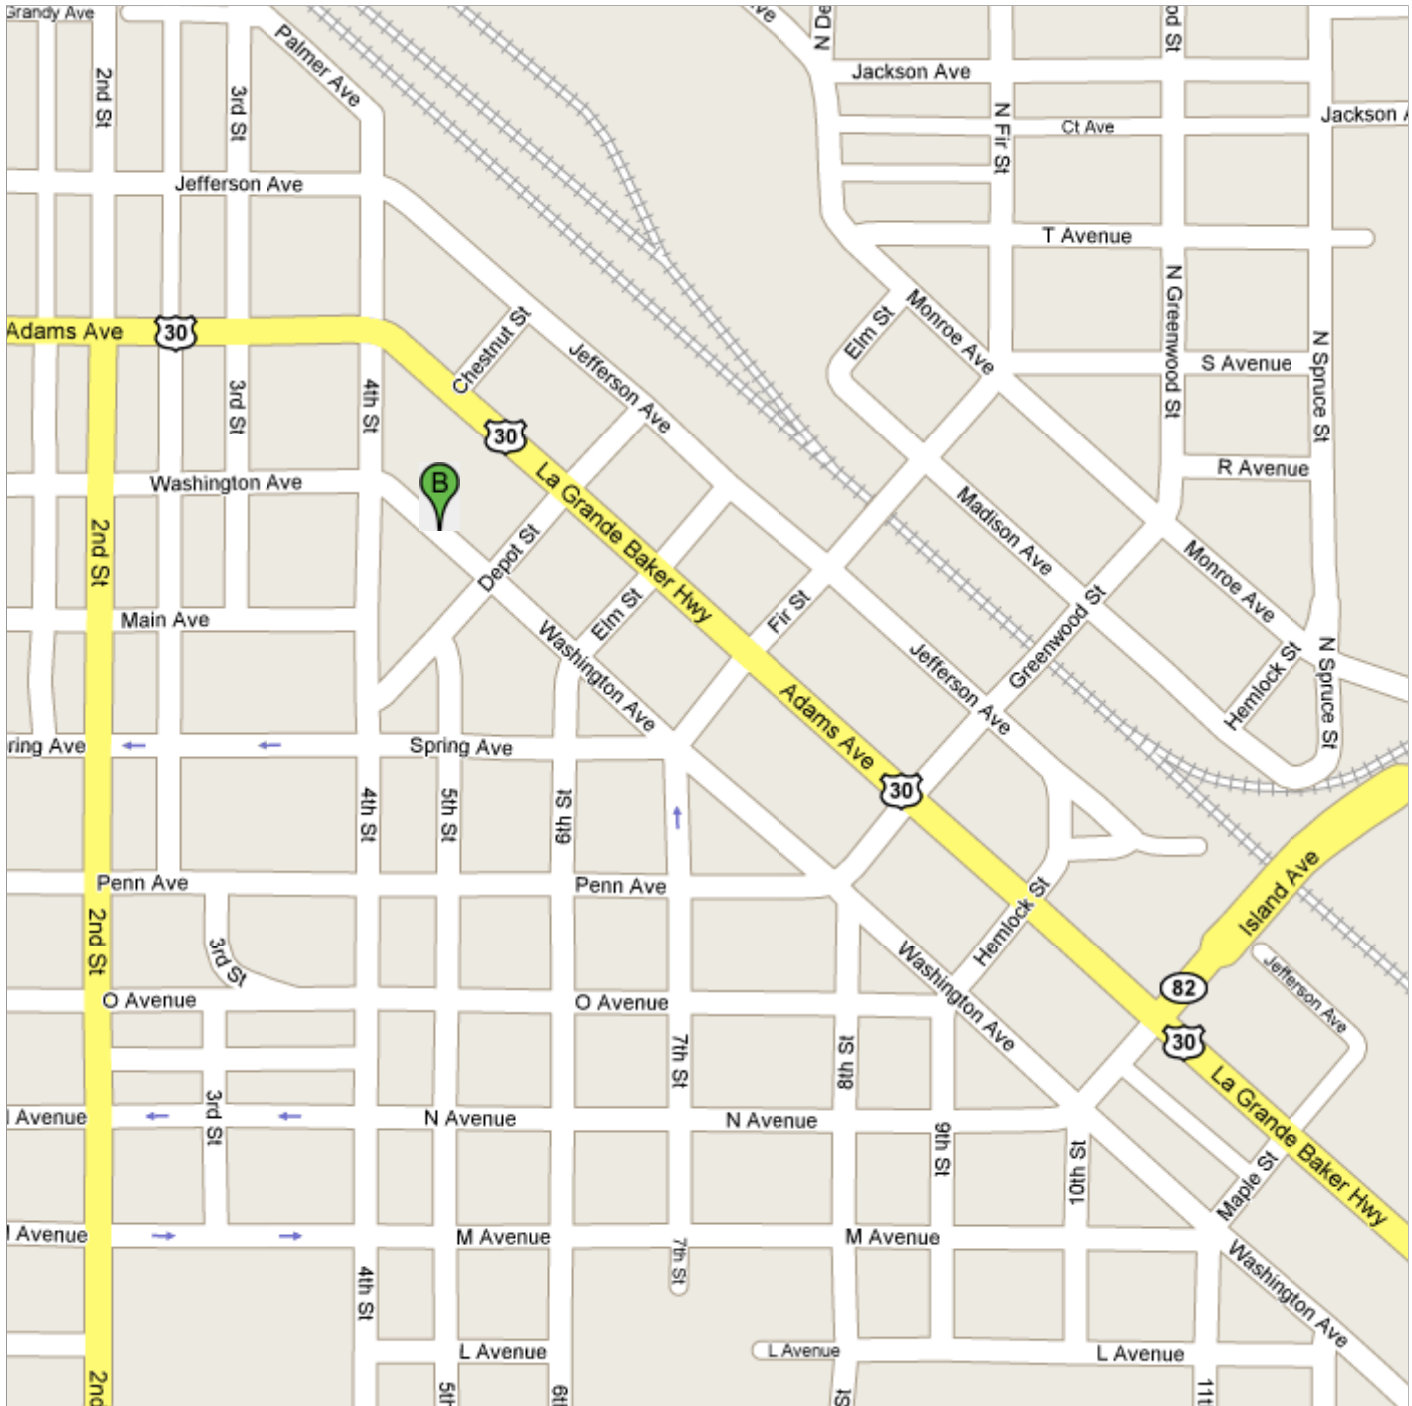

Directions to 1107 Washington Ave, La Grande, OR 97850
47.9 mi – about 49 mins

Save trees. Go green!
Download Google Maps on your phone at google.com/gmm

1. I-84 W

2. Take exit **265** for **OR-203/US-30** toward **La Grande/Union**

go 0.3 mi
total 44.0 mi

3. Turn **left** at **OR-203/US-30** (signs for **La Grande**)
Continue to follow US-30

go 3.9 mi
total 47.8 mi

About 6 mins

4. Turn **left** at **Depot St**

go 318 ft
total 47.9 mi

5. Turn **right** at **Washington Ave**
Destination will be on the right

go 200 ft
total 47.9 mi

Quilt Therapy

1107 Washington Ave

La Grande, OR 97850

These directions are for planning purposes only. You may find that construction projects, traffic, weather, or other events may cause conditions to differ from the map results, and you should plan your route accordingly. You must obey all signs or notices regarding your route.

Map data ©2008 Tele Atlas