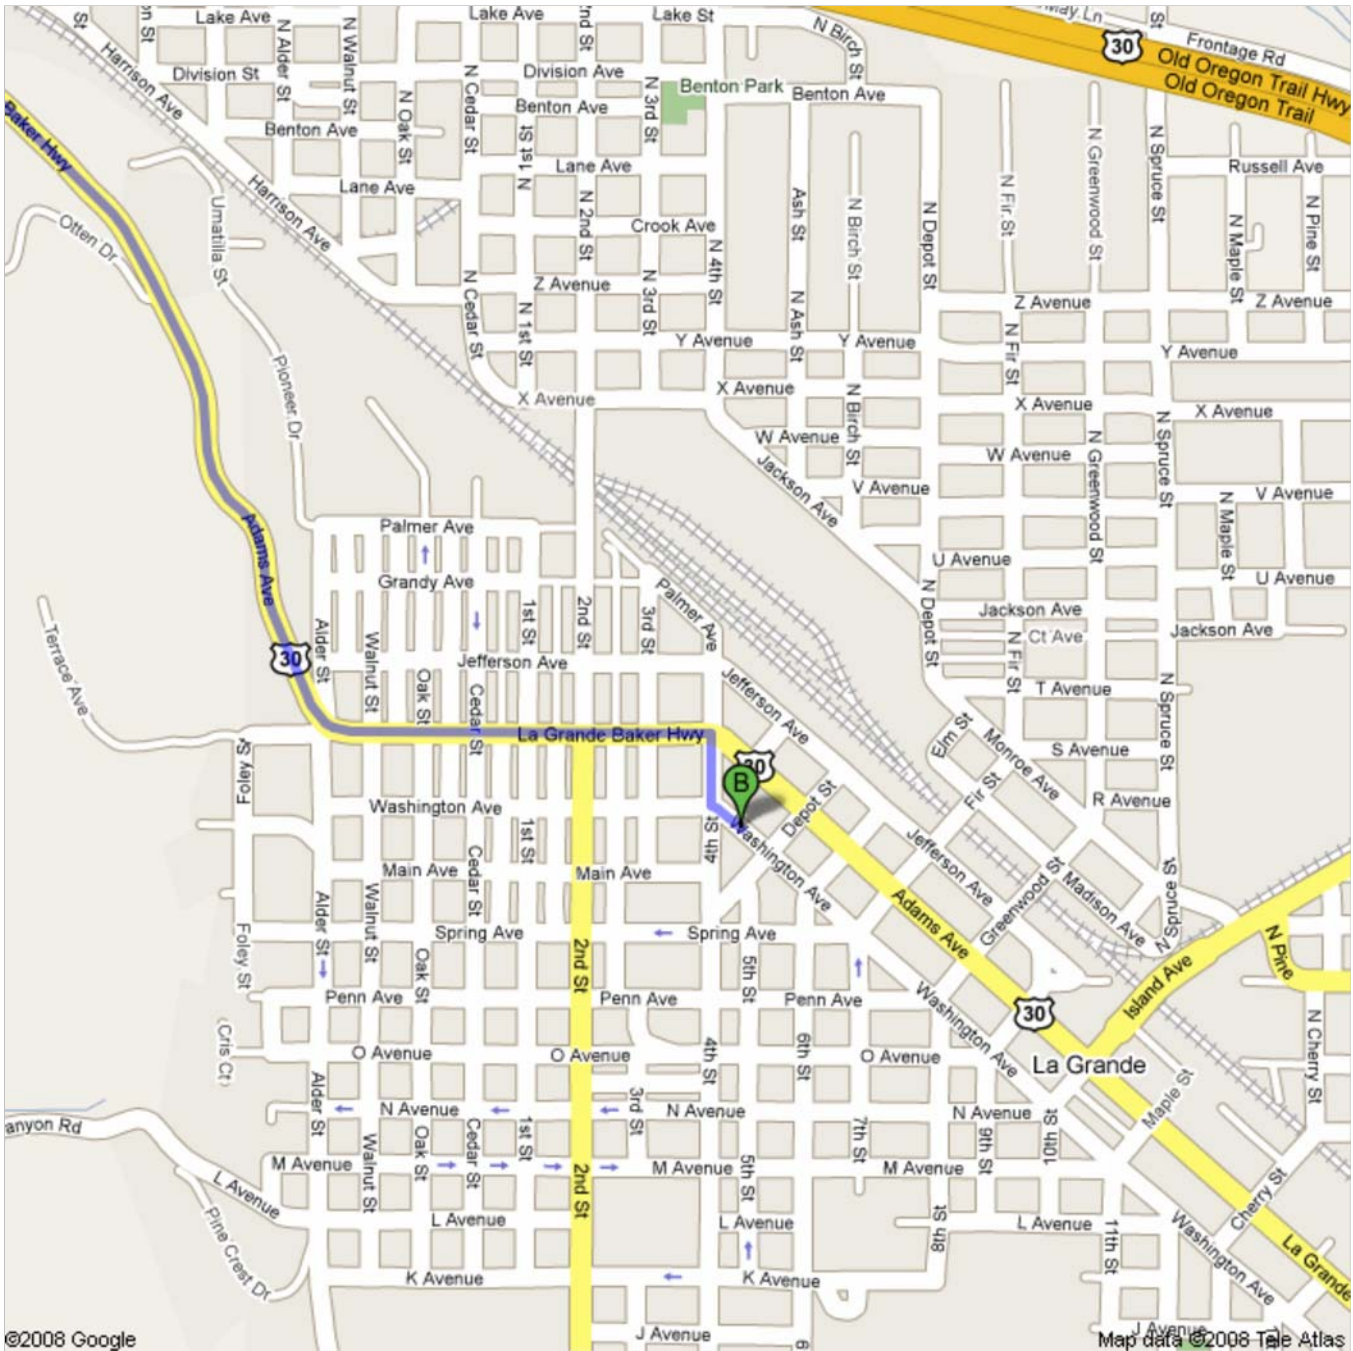

Directions to 1107 Washington Ave, La Grande, OR 97850
55.1 mi – about 54 mins

Save trees. Go green!
Download Google Maps on your phone at google.com/gmm

 1. **I-84 E**

 2. Take exit **259** to merge onto **US-30** toward **La Grande** go 1.7 mi
total 55.0 mi
About 3 mins

 3. Turn **right** at **4th St** go 417 ft
total 55.1 mi

 4. Turn **left** at **Washington Ave** go 230 ft
total 55.1 mi
Destination will be on the left

 **Quilt Therapy**
1107 Washington Ave
La Grande, OR 97850

These directions are for planning purposes only. You may find that construction projects, traffic, weather, or other events may cause conditions to differ from the map results, and you should plan your route accordingly. You must obey all signs or notices regarding your route.

Map data ©2008 Tele Atlas
